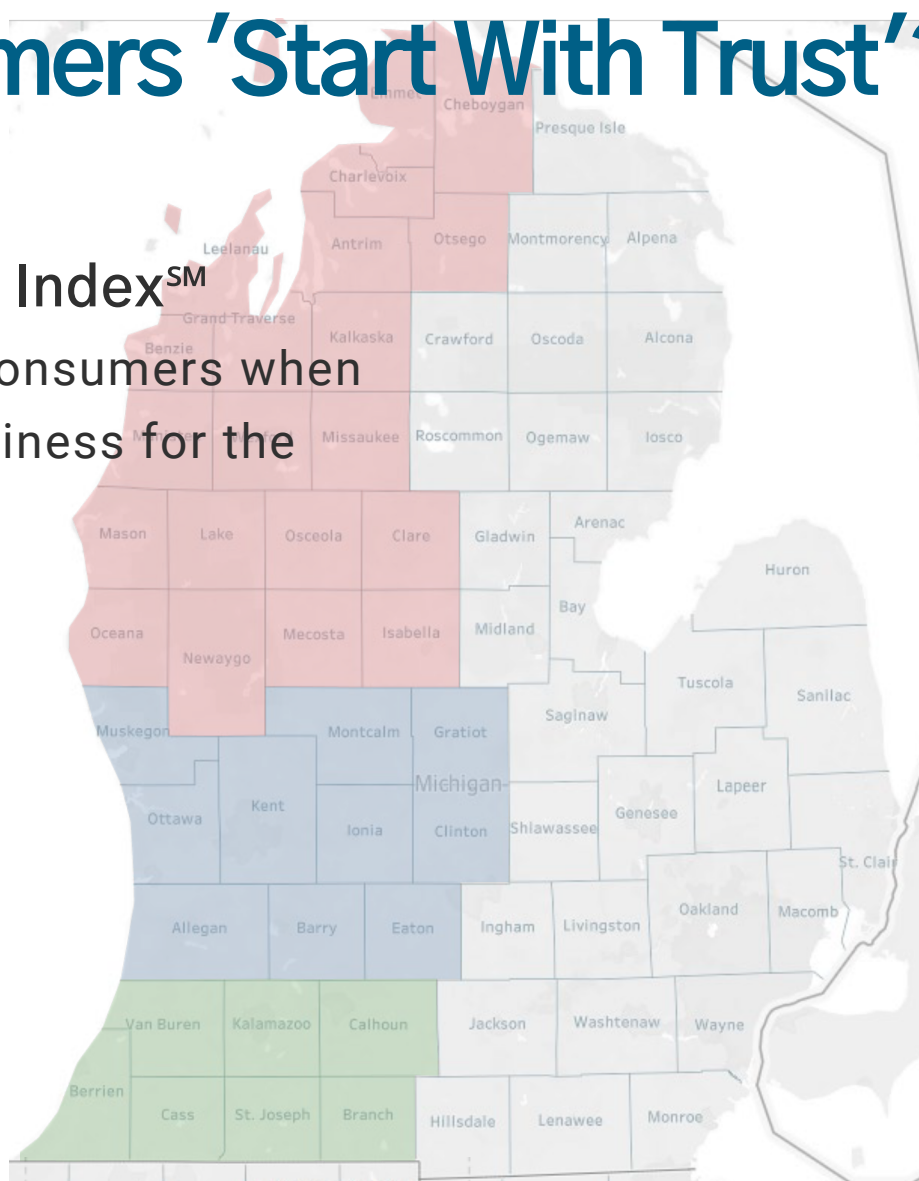

CONSUMER TRUST AND BUSINESS TRUSTWORTHINESS IN WESTERN MICHIGAN

Quantitative and qualitative data from the Trust Lab™ Inaugural Assessment on Consumer Trust and Business Trustworthiness in Western Michigan.

Do Consumers 'Start With Trust'?

Trust Sentiment IndexSM

How trusting are consumers when working with a business for the first time?

*National score from the 2017 BBB Trust Sentiment IndexSM Assessment

WHAT MAKES CONSUMERS DECIDE TO TRUST A BUSINESS?

When consumers are deciding what business to work with, there are many motivators that aid in the decision making process.

Consumer respondents ranked these factors as MOST and LEAST important, when deciding to trust a company with their business:

CONSUMER TRUST IN INDUSTRY

Top 5 NATIONAL industries deemed MOST trustworthy by West Michigan consumers.

Mostly-Very Trustworthy*

*Percentage of respondents rating industry as 'mostly trustworthy' and 'very trustworthy'