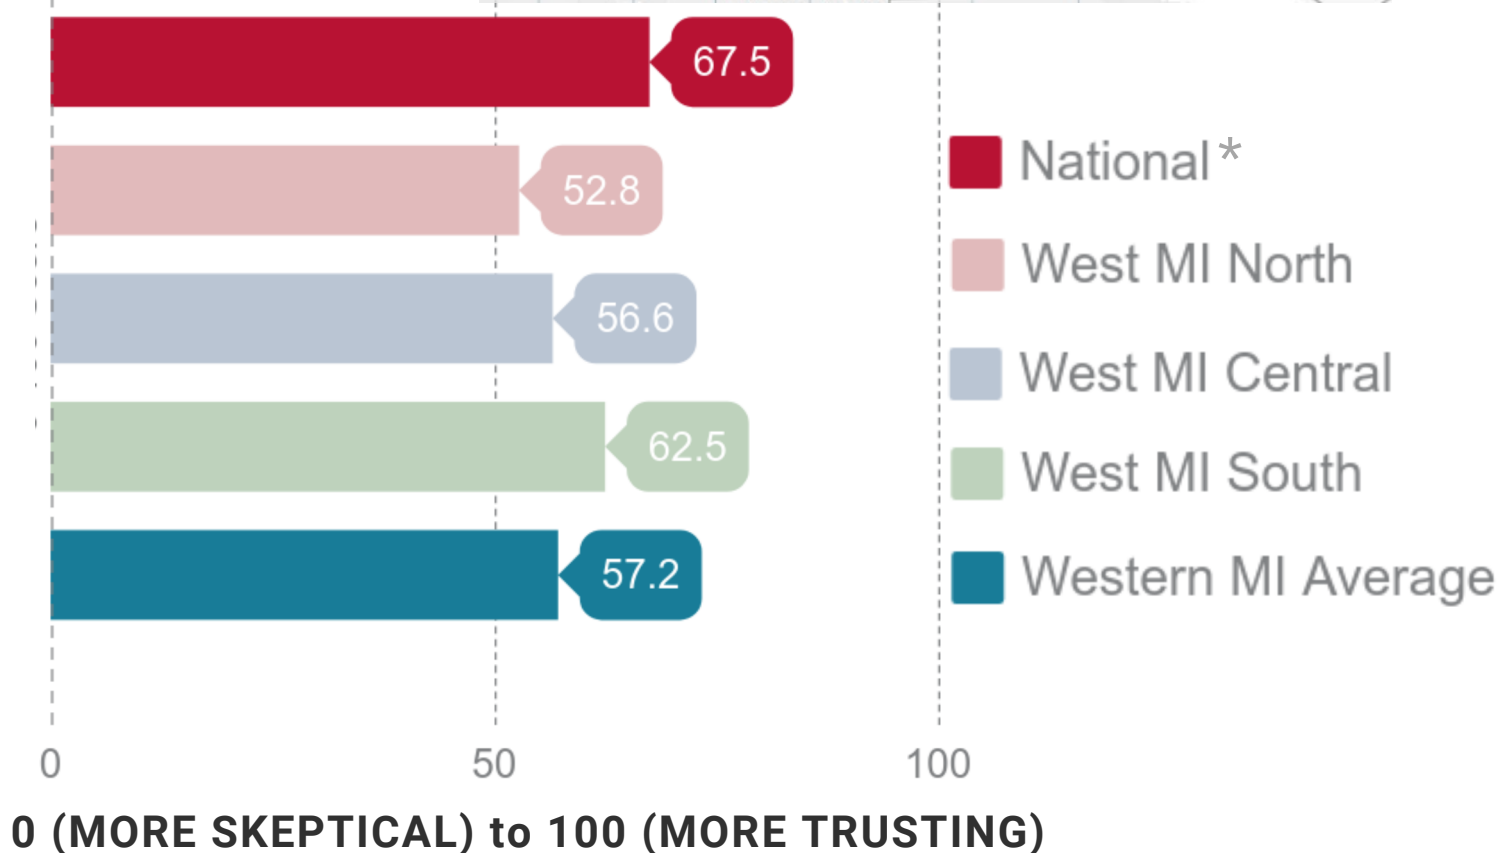

CONSUMER TRUST AND BUSINESS TRUSTWORTHINESS IN WESTERN MICHIGAN

Quantitative and qualitative data from the Trust Lab™ Inaugural Assessment on Consumer Trust and Business Trustworthiness in Western Michigan.

Do Consumers 'Start With Trust'?

Trust Sentiment IndexSM

How trusting are consumers when working with a business for the first time?

*National score from the 2017 BBB Trust Sentiment IndexSM Assessment

WHAT MAKES CONSUMERS DECIDE TO TRUST A BUSINESS?